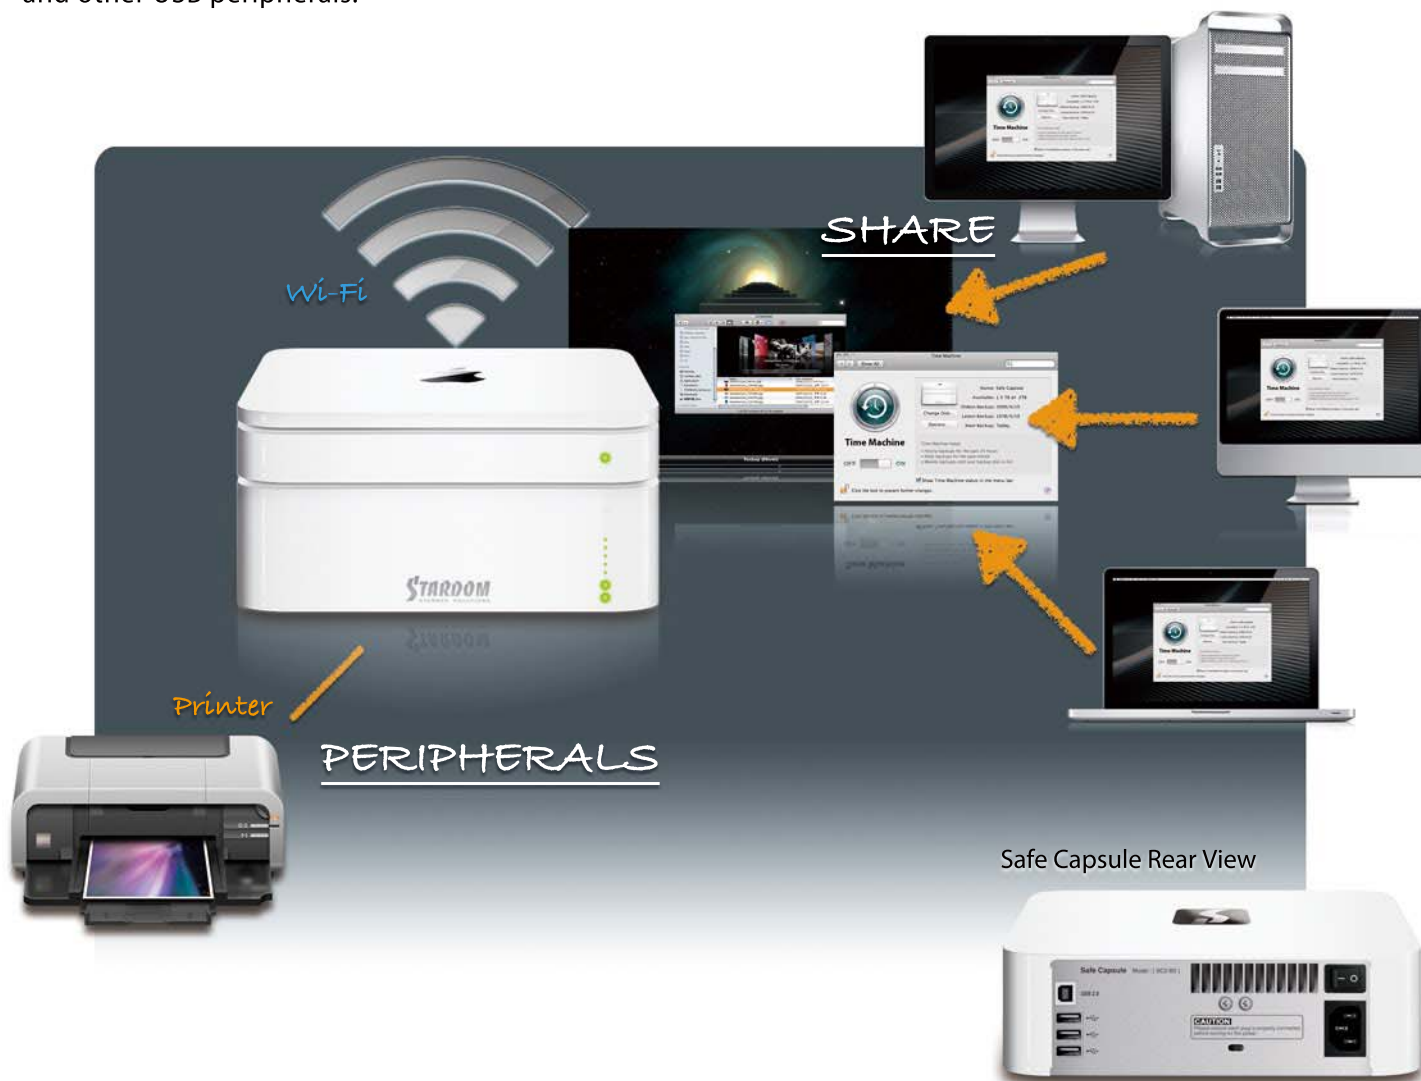

### Designed with the protection of your data in mind

The Safe Capsule is designed with **RAID 1** mirroring technology that provides great protection of whatever is stored within. It holds two independent drives where one is the primary source for you to read data from and write data to and the secondary one mirrors and backs up all the data stored in the source. In other words, if one of the drive was to ever malfunction, you'll always have the other as the spare to continue using.

**TWO STORAGE VOLUME**

### User-friendly status indicator

Besides the standard power and drive activity indicators, when a new drive has been replaced, the Safe Capsule allows you to know the percentage status of the rebuilding process in which data is being rebuilt to the newly replaced drive so the user is kept informed at all times.

### Sharable by multiple users

Thanks to Time Capsule's networking capability, the Safe Capsule is sharable through either the Ethernet or wirelessly amongst your family members or co-workers to act as a central storage station and moreover, it's also equipped with three USB 2.0 hub extensions for various sharable devices such as printers, flash drives and other USB peripherals.