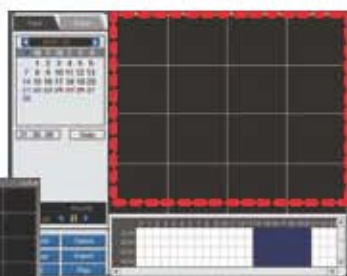

Playback Preview & Powerful CMS

Allow users to preview recording data to minimize searching time.