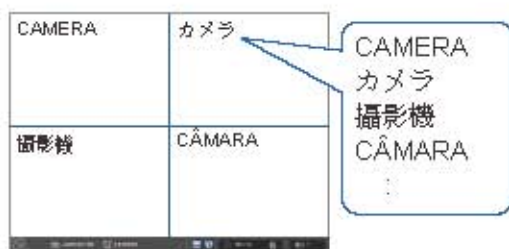

HT H.264 4 / 8 / 16CH DVR

HT Series with Texas Instrument DaVinci DSP

- ▶ H.264 Algorithm hardware compression
- ▶ Full Graphic User Interface (Support Multiple Languages)
- ▶ Software Deinterlacing to Enhance Live and Playback Quality
- ▶ Support Non-English Character and Input for Camera Titles
- ▶ Support Playback Preview Mode
- ▶ Deinterlaced VGA Output
- ▶ User define PTZ tour
- ▶ Support image Import form USB Device
- ▶ Individual Channel Recording Setup
(Resolution, Frame rates and Quality)
- ▶ Dual Video Streaming, One for Local Recording and the Other for Network Transmission
- ▶ Support 3G Mobile Phone Viewing
(iPhone, Blackberry, Android, Windows Mobile, JAVA, Symbian OS)

Multiple Languages Camera Title

Camera title display and input with Non-English characters, such as English, Mandarin, Spanish, French, German, Greek, Thai, Japanese etc.

Mobile Viewing

Support iPhone, Blackberry, Android, Windows Mobile, JAVA, Symbian OS.