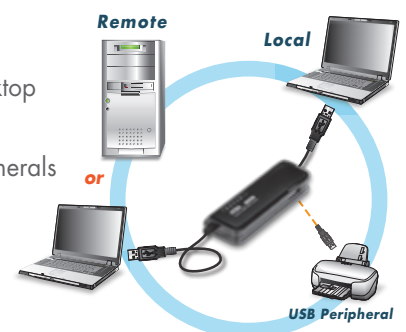

# Connect Your Laptop Smarter

Simply plug in and take instant control of a second computer

## CS661 Laptop USB KVM Switch

**You can now switch between two computers and easily transfer files**

- **KVM functionality for your laptop:** allows you to control both your Local laptop/computer and a Remote laptop/computer
- **File management utility:** offers easy file transfer between two laptops/computers – simply drag and drop
- **Plug and Play:** Auto-run software – no manual installation process required
- **Desktop scaling:** allows you to adjust the size/resolution of the remote desktop window by size or ratio
- **One port USB hub built-in** for the local computer to connect to USB peripherals
- **Compact design with built-in all-in-one USB 2.0 cables**
- **Intuitive graphical user interface (GUI)** for easy operation

↘ **SMB** - A product manager has both a desktop computer and laptop in his office. He uses the desktop for complex tasks and brings the laptop into staff meetings. Without a **Laptop USB KVM switch**, he would need to cope with the hassle of constantly switching between the two. By setting one PC as the primary control console, he can connect another one via a USB port and use one set of inputs to control both computers and easily transfer files between them.

↘ **Small Enterprise** - A network administrator, who is responsible for managing his company's large server room, often needs to check servers, apply patches and updates to specific machines. Using the **Laptop USB KVM switch**, he can simply achieve these tasks connecting his laptop to these servers to take direct control of any server without having to pre-install any software. The file transfer capability also allows software to be copied or installed onto the server.